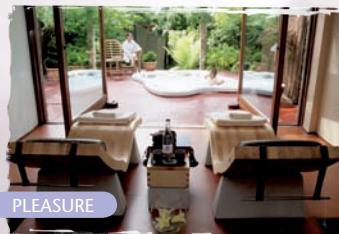

Park Hotel Kenmare

LIFESTYLE CARD

CARDHOLDER BENEFITS

One Complimentary SÁMAS Treatment (Monday - Thursday).

Special SÁMAS Treatment rate of €95 for additional visits during the year.

10% off all meals in the Park Hotel Kenmare Dining Room.

In addition to the above we will announce other events throughout the year.

SÁMAS

DINING

PLEASURE

SOCIAL

Seasonal Park Hotel Kenmare Lifestyle Card fee of €75 for the first cardholder and an additional €25 for a partner is payable prior to issuing of cards. Maximum 2 cards, non-transferable. All Park Hotel Kenmare Lifestyle Card benefits must be reserved in advance. Park Hotel Kenmare Lifestyle Cards must be presented when using benefits. All reservations are subject to availability. Park Hotel Kenmare reserve the right to refuse applications. Only Lifestyle Card holders having private swimming classes can avail of the Lap pool.